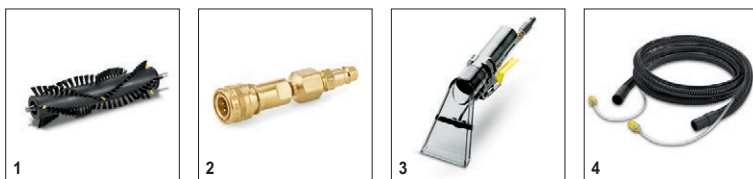

BRC 30/15 C

- Compact, for small to medium-sized areas
- Working direction, backwards
- One roller brush with constant contact pressure

Technical data

Order No.	1.008-057.0	
EAN code	4039784557192	
Area performance (basic cleaning/ intermediate cleaning "iCapsol")	m ² /h	150
Air flow rate	l/s	20
Vacuum	mbar / kPa	300 / 30
Spray pressure deep cleaning	bar	3.5
Spray rate deep cleaning	l/min	1
Brush working width	mm	270
Vacuum working width	mm	315
Fresh / dirty water tank	l	15 / 17
Turbine power rating	W	1130
Brush motor power rating	W	80
Weight	kg	36
Dimensions (L x W x H)	mm	920 x 360 x 750

Equipment

Working direction		Backwards
Number of rollers	piece(s)	1

Accessories for BRC 30/15 C 1.008-057.0

		Order No.	Quantity	ID	Width	Length	Price	Description	
Roller brushes									
Roller brush	1	8.621-604.0	1 piece(s)		300 mm			Standard, black, suitable for all types of carpets.	■
Other accessories									
Adapter	2	8.631-030.0	1 piece(s)					For floor tool 4.130-061.0 and handle with trigger 4.130-163.0.	■
Upholstery tools									
Hand tool, ID 38, 110 mm	3	4.130-163.0	1 piece(s)	38 mm	110 mm			Stainless steel with transparent nozzle, DN 38. For cleaning upholstery or small surfaces that cannot be reached with the floor nozzle. (For Puzzi 400/ E, a water reducer 3.637-029.0 is recommended.)	□
Spray suction hoses									
Spray suction hose, 4 m	4	4.440-644.0	1 piece(s)	38 mm	4 m			Complete, metal coupling.	□