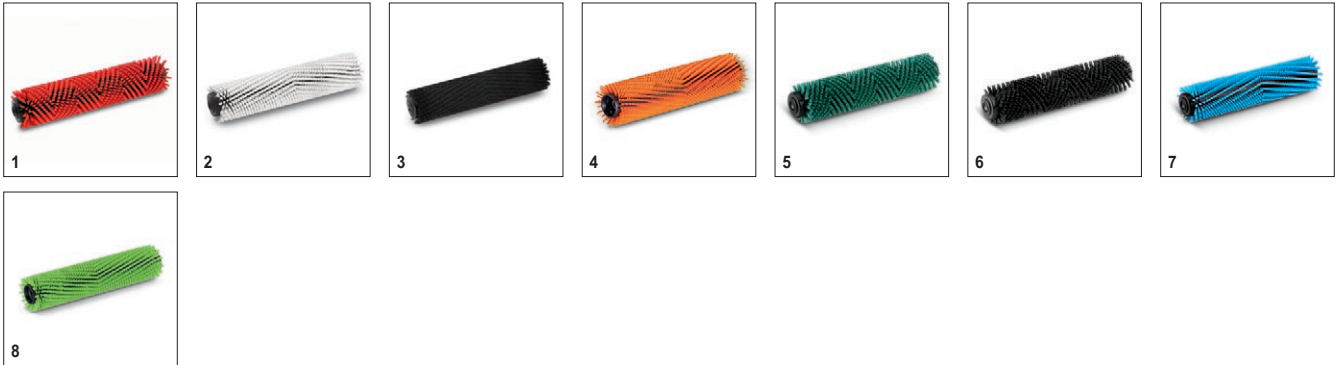

Accessories for BR 40/10C 1.783-311.0

		Order No.	Hardness / Brush type	Length	Colour	Quantity	Price	Description	
Roller brushes for BR									
Roller brush, medium	1	4.762-003.0	mittel	400 mm	red	1 piece(s)		Roller brush, medium-hard, red. Length: 400 mm. With wear-resistant star-wheel mechanism. For normal use. Bristles: Polypropylene, 0.4 mm thick, 20 mm long.	■
Roller brush, very soft	2	4.762-250.0	sehr weich	400 mm	white	1 piece(s)		Roller brush, very soft, white. Length: 400 mm. With wear-resistant star-wheel mechanism. For cleaning sensitive floors and polishing. Bristles: Polyamide, 0.3 mm thick, 20 mm long.	□
Roller brush, soft	3	4.762-274.0	weich	400 mm	natural	1 piece(s)		Very soft, made of horsehair, perfect for spray cleaning and for polishing.	□
Roller brush, high/low	4	4.762-251.0	hoch-tief	400 mm	orange	1 piece(s)		Roller brush, high/low, medium-hard, orange. Length: 400 mm. With wear-resistant star-wheel mechanism. For cleaning heavily structured floors and deep crevices. Bristles: Polyamide, 0.6 mm thick, 15-20 mm long.	□
Roller brush, hard	5	4.762-252.0	Hard	400 mm	green	1 piece(s)		Roller brush, hard, green. Length: 400 mm. Wear-resistant star-wheel mechanism. For heavily soiled floors and basic cleaning. Bristles: Polyamide with silicon carbide, 0.6 mm thick, 20 mm long.	□
Roller brush, very hard	6	4.762-481.0	sehr hart	400 mm	black	1 piece(s)		Very hard, for extremely sticky dirt and for deep cleaning; for unsensitive surfaces only.	□
Roller brush, carpet, soft	7	4.762-254.0	weich	400 mm	blue	1 piece(s)		Carpet brush, soft, blue. Length: 400 mm. With wear-resistant star-wheel mechanism. For cleaning textiles. Bristles: Polypropylene, 0.25 mm thick, 20 mm long.	□
Roller brush, carpets, medium-hard	8	4.762-000.0	medium-hard	400 mm	green	1 piece(s)		light green, for velour (up to 3 mm pile height)	□

■ Included in delivery. □ Available accessories.