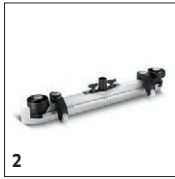

### Equipment

Disc brush	■
FACT	-
DOSE	-
Charger	■
Curved squeegee	■

■ Included in delivery.

		Order no.	Hardness / Brush type	Diameter	Colour	Quantity	RRP	Description	
<b>Disc brushes for BD</b>									
Disc brush	1	4.905-026.0	medium	510 mm	red	1 piece(s)			<input checked="" type="checkbox"/>
	2	4.905-027.0	soft	510 mm	natural	1 piece(s)			<input type="checkbox"/>
	3	4.905-029.0	hard	510 mm	black	1 piece(s)			<input type="checkbox"/>

Included in delivery.
  Available accessories.

		Order no.	Length	Colour	Quantity	RRP	Description	
<b>Squeegee, complete</b>								
Squeegee	1	4.777-411.0	850 mm	transparent	1 piece(s)			<input checked="" type="checkbox"/>
	2	4.777-401.0	850 mm	transparent	1 piece(s)			<input type="checkbox"/>