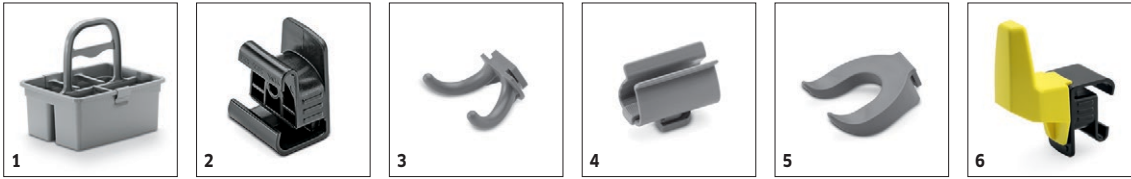

Order no.	Length	Colour	Quantity	RRP	Description	
Home base accessories								
Set Homebase Box	1	4.035-406.0			1 piece(s)			☐
Adapter Homebase	2	5.035-488.0			1 piece(s)			☐
Double hook	3	6.980-077.0			1 piece(s)			☐
Holder handhold grey	4	6.980-078.0			1 piece(s)			☐
Holder bottle	5	6.980-080.0			1 piece(s)			☐
Set universal hook	6	4.070-075.0			1 piece(s)			☐

■ Included in delivery. □ Available accessories.