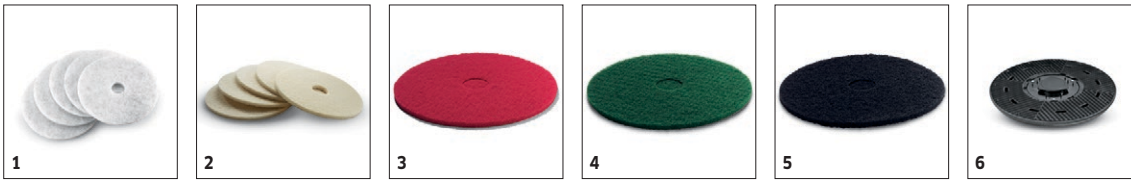

### Equipment

Disc brush	■
FACT	-
DOSE	-
Charger	■
Curved squeegee	■

■ Included in delivery.

		Order no.	Hardness / Brush type	Diameter	Colour	Quantity	RRP	Description	
<b>Disc brushes for BD</b>									
Disc brush	1	4.905-026.0	medium	510 mm	red	1 piece(s)			<input checked="" type="checkbox"/>
	2	4.905-027.0	soft	510 mm	natural	1 piece(s)			<input type="checkbox"/>
	3	4.905-029.0	hard	510 mm	black	1 piece(s)			<input type="checkbox"/>

Included in delivery.
  Available accessories.

		Order no.	Length	Colour	Quantity	RRP	Description	
<b>Squeegee, complete</b>								
Squeegee	1	4.777-411.0	850 mm	transparent	1 piece(s)			<input checked="" type="checkbox"/>
	2	4.777-401.0	850 mm	transparent	1 piece(s)			<input type="checkbox"/>

Included in delivery.
  Available accessories.

		Order no.	Hardness / Brush type	Diameter	Colour	Quantity	RRP	Description	
<b>Pads</b>									
Pad	1	6.371-146.0	soft	500 mm	beige / natural	5 piece(s)			<input type="checkbox"/>
	2	6.369-468.0	soft	508 mm	beige	5 piece(s)			<input type="checkbox"/>
	3	6.369-079.0	medium-soft	508 mm	red	5 piece(s)			<input type="checkbox"/>
	4	6.369-078.0	medium-hard	508 mm	green	5 piece(s)			<input type="checkbox"/>
	5	6.369-077.0	hard	508 mm	black	5 piece(s)			<input type="checkbox"/>
<b>Pad drive board</b>									
Pad drive board	6	4.762-534.0		479 mm		1 piece(s)			<input type="checkbox"/>