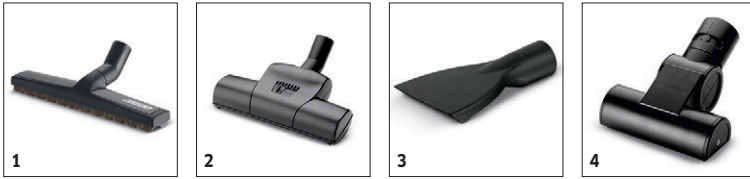

ACCESSORIES FOR VC 3

1.198-122.0

		Order no.						Price	Description	
Nozzles										
Parquet nozzle	1	4.130-172.0							Parquet floor tool with natural hair bristles for gentle cleaning of parquet floors and other hard surfaces.	☐
Turbo suction nozzle	2	4.130-177.0							Air-driven vacuuming nozzle Ideal for high-pile carpets and picking up animal hairs. For intensive, thorough and hygienic cleaning.	☐
Mattress nozzle	3	6.906-755.0							Special mattress nozzle for hygienic vacuuming of mattresses and recesses in and around beds.	☐
Turbo upholstery nozzle	4	2.903-001.0								☐

☐ Available accessories.